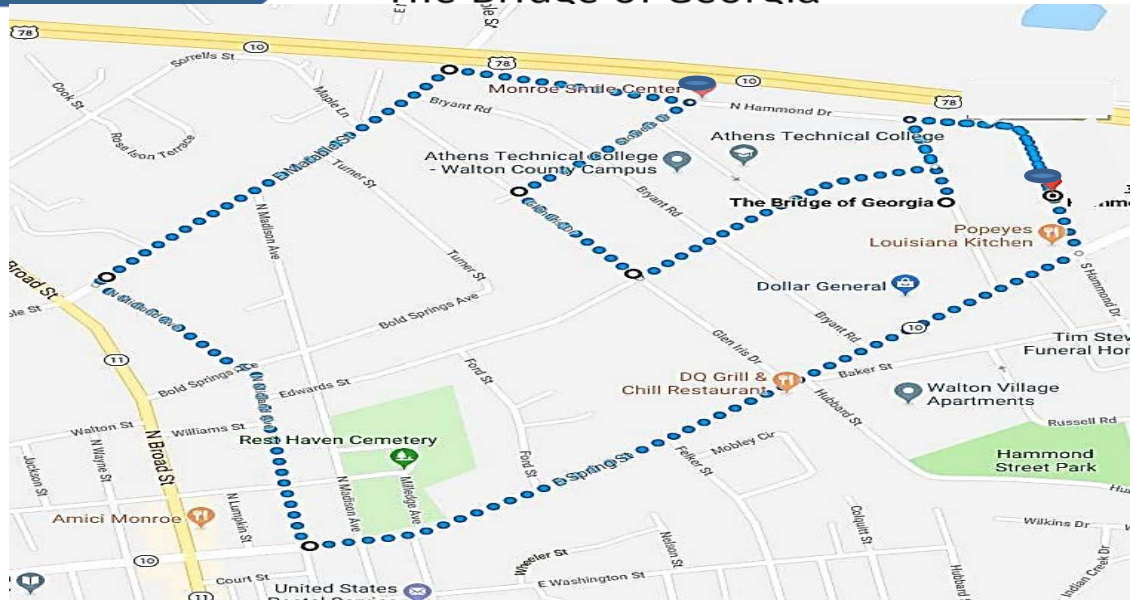

Saturday
April 28th

The Bridge of Georgia

R
a
c
e

R
o
u
t
e

	Start	Blaine St @ Edwards St. (at school) & continue to Union St
	Turn Right	Onto Union St/N. Hammond Dr. and continue to E. Spring St
	Turn Right	Onto E. Spring St. and continue to N. Midland Ave.
	Turn Right	Onto N. Midland Ave. and continue to E. Marable St.
	Turn Right	Onto E. Marable St. and continue to Union St.
	Turn Right	Onto Union St. and continue to Stowers Dr.
	Turn Right	Onto Stowers Dr. and continue to Glen Iris Dr.
	Turn Left	Onto Glen Iris Dr. and continue to Edwards St.
	Turn Left	Onto Edwards St. and continue to Blaine St.
	Turn Left	Onto Blaine St and continue to Union St.
	Turn Right	Onto N. Hammond Dr. and continue to the back parking lot entrance of J's Beauty Supply (this takes you behind buildings)
	Turn Right	Into the parking lot of J's Beauty Supply and continue to Finish Line