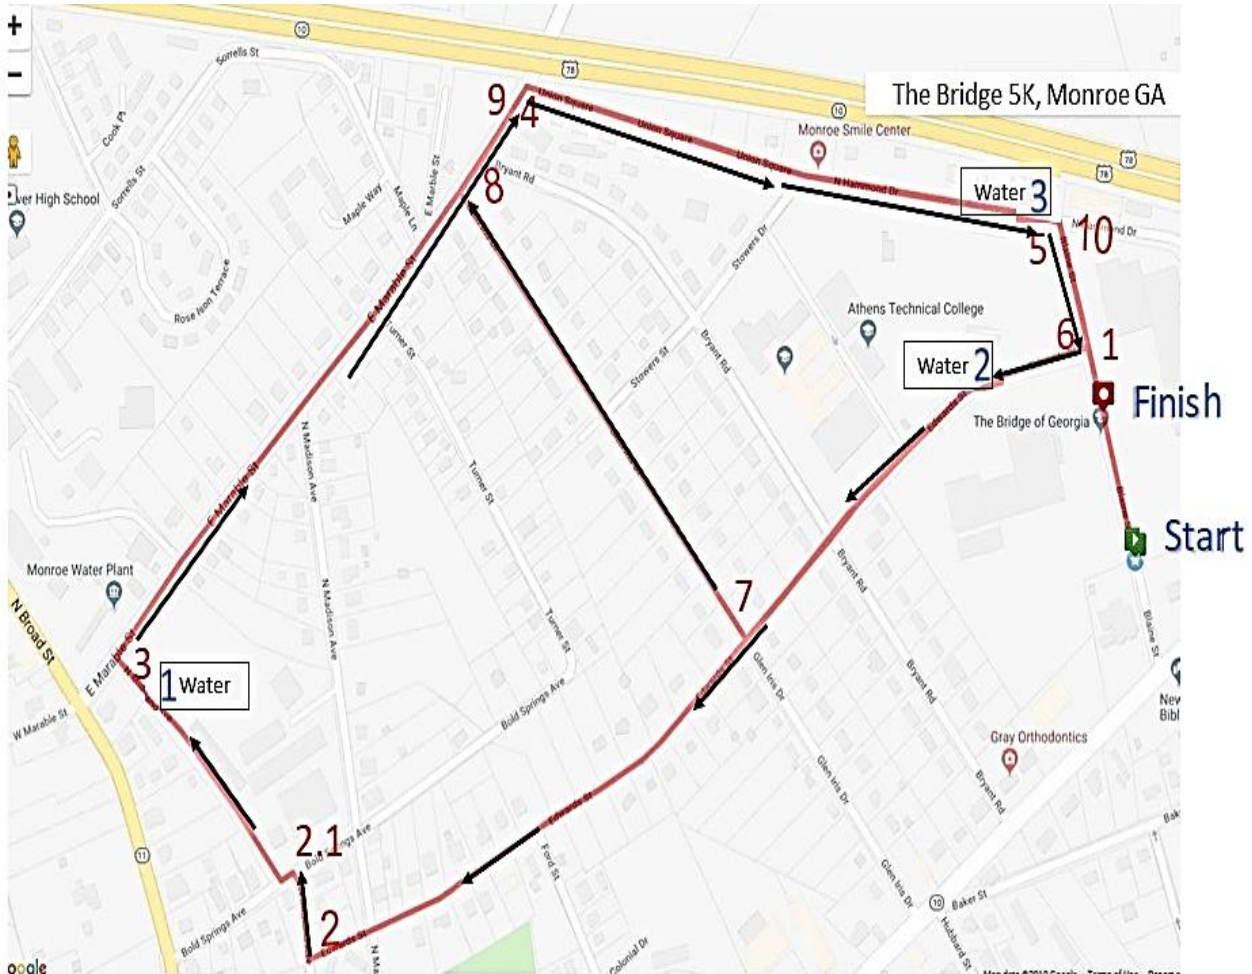

**Saturday
April 27th**

The Bridge of Georgia
Center of Ability Development

TBOG's Incredible Family Fun Day - 10:00 - 2:00

**N
e
w
R
a
c
e
R
o
u
t
e**

START on Blaine Street.
1-Left on Edwards St.
2-Right on Midland Ave.
3-Right on E. Marable St.
4-Right on Union Square.
5-Right on Blaine Street.

6-Right on Edwards.
7-Right on Glen Iris Drive.
8-Right on E. Marable St.
9-Right on Union Square.
10-Right on Blaine St.
Finish line in front of school.

Will not be on any state road!